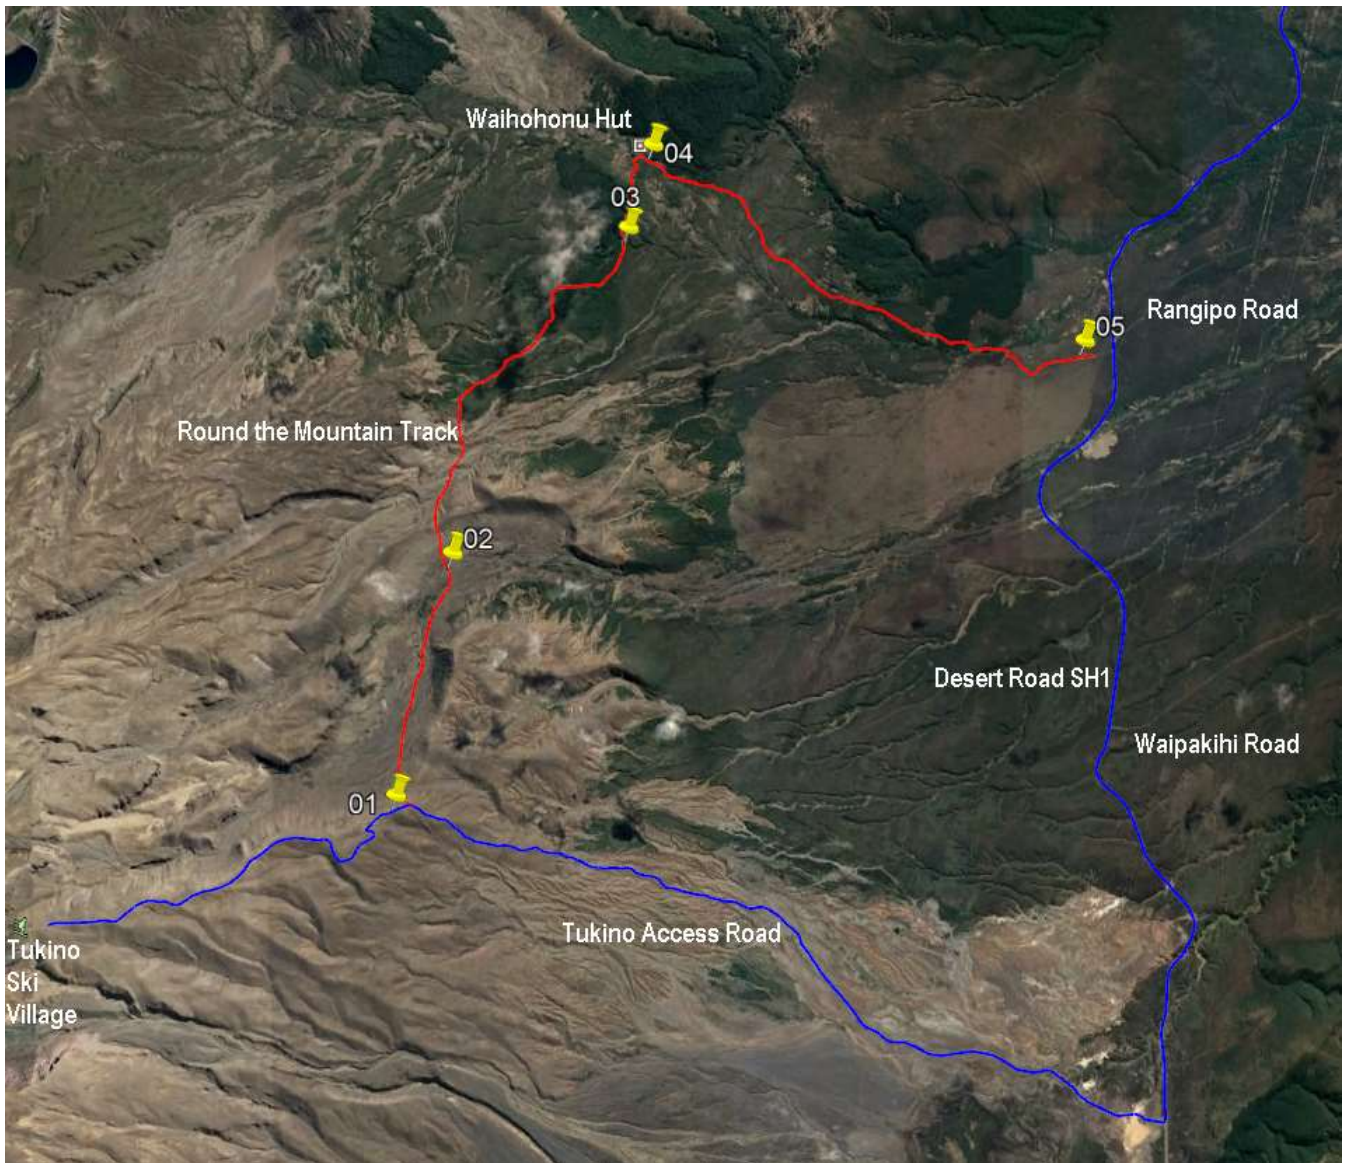

Name	Easting	Northing	Alt...	Description
01	1828773	5650082	1425	RMT track crosses Tukino access Road
02	1829345	5652472	1218	50min (2.62km); Bridge on Mangatoetoe Stream
03	1831175	5655696	1085	7.19km (2:26min); Turn-off to Ohinepango Springs
04	1831447	5656520	1103	8.34km (3:01min); Waihothonu Hut and Track
05	1835744	5654443	975	14.18km (4:50min); Carpark off Desert road

Notes:

- **GPS** Garmin Summit
- **WP** = Waypoint as taken by GPS unit
- **masl** = metres above sea level)